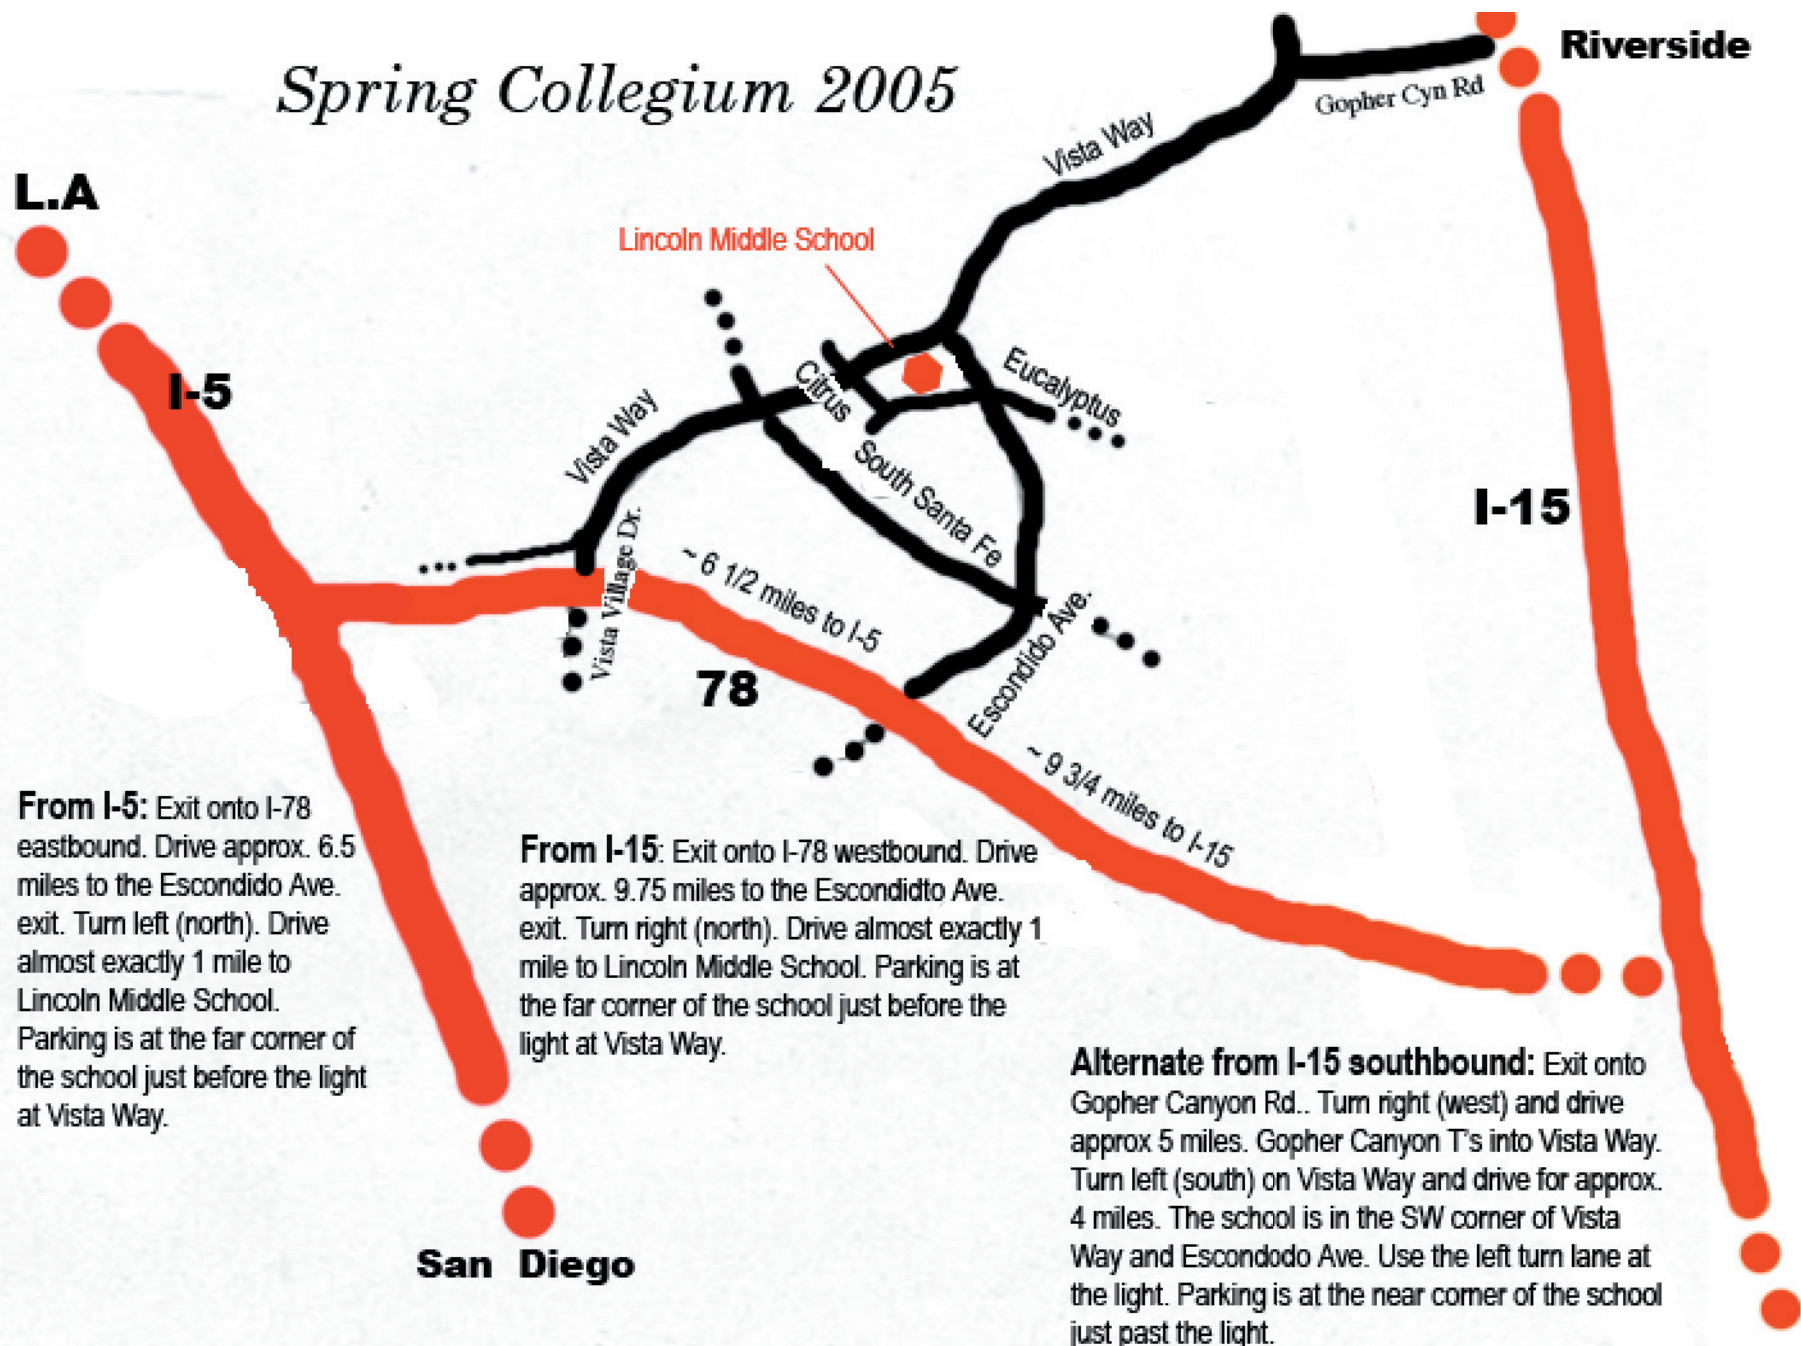

Spring Collegium 2005

L.A

I-5

Lincoln Middle School

Vista Way

Vista Village Dr.

78

~ 6 1/2 miles to I-5

San Diego

Vista Way

Gopher Cyn Rd

Riverside

Eucalyptus

Citrus

South Santa Fe

Escondido Ave.

~ 9 3/4 miles to I-15

I-15

Alternate from I-15 southbound: Exit onto Gopher Canyon Rd.. Turn right (west) and drive approx 5 miles. Gopher Canyon T's into Vista Way. Turn left (south) on Vista Way and drive for approx. 4 miles. The school is in the SW corner of Vista Way and Escondido Ave. Use the left turn lane at the light. Parking is at the near corner of the school just past the light.