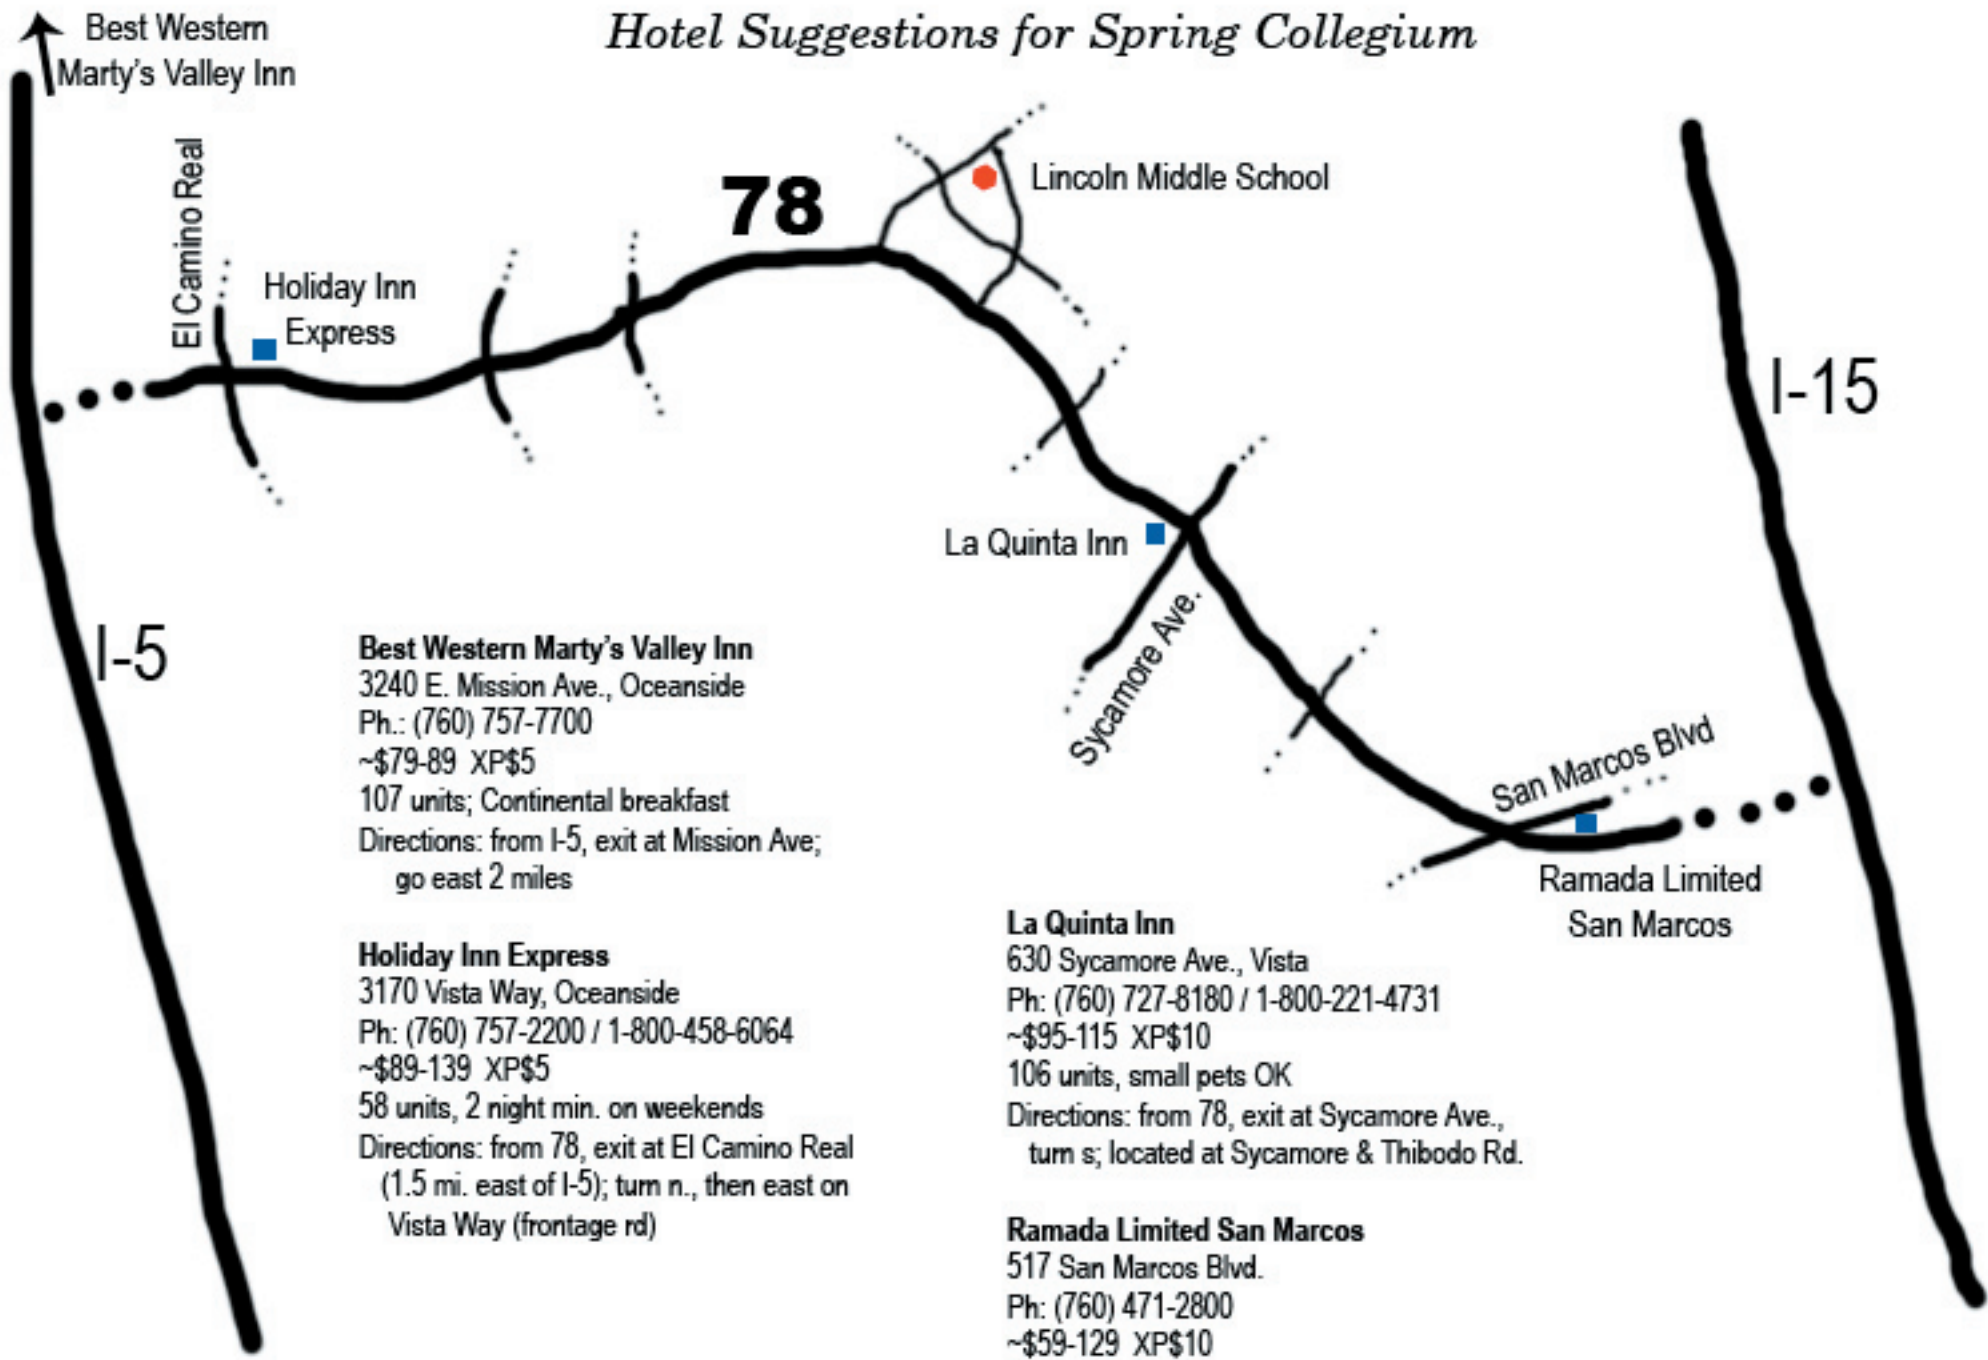

Hotel Suggestions for Spring Collegium

Best Western
Marty's Valley Inn

El Camino Real

Holiday Inn
Express

78

Lincoln Middle School

I-15

I-5

Best Western Marty's Valley Inn
3240 E. Mission Ave., Oceanside
Ph.: (760) 757-7700
~\$79-89 XP\$5
107 units; Continental breakfast
Directions: from I-5, exit at Mission Ave;
go east 2 miles

Holiday Inn Express
3170 Vista Way, Oceanside
Ph: (760) 757-2200 / 1-800-458-6064
~\$89-139 XP\$5
58 units, 2 night min. on weekends
Directions: from 78, exit at El Camino Real
(1.5 mi. east of I-5); turn n., then east on
Vista Way (frontage rd)

La Quinta Inn

Sycamore Ave.

San Marcos Blvd

Ramada Limited
San Marcos

La Quinta Inn
630 Sycamore Ave., Vista
Ph: (760) 727-8180 / 1-800-221-4731
~\$95-115 XP\$10
106 units, small pets OK
Directions: from 78, exit at Sycamore Ave.,
turn s; located at Sycamore & Thibodo Rd.

Ramada Limited San Marcos
517 San Marcos Blvd.
Ph: (760) 471-2800
~\$59-129 XP\$10
84 units, Continental breakfast
Directions: from 78, exit at San Marcos Blvd.;
go north and then east